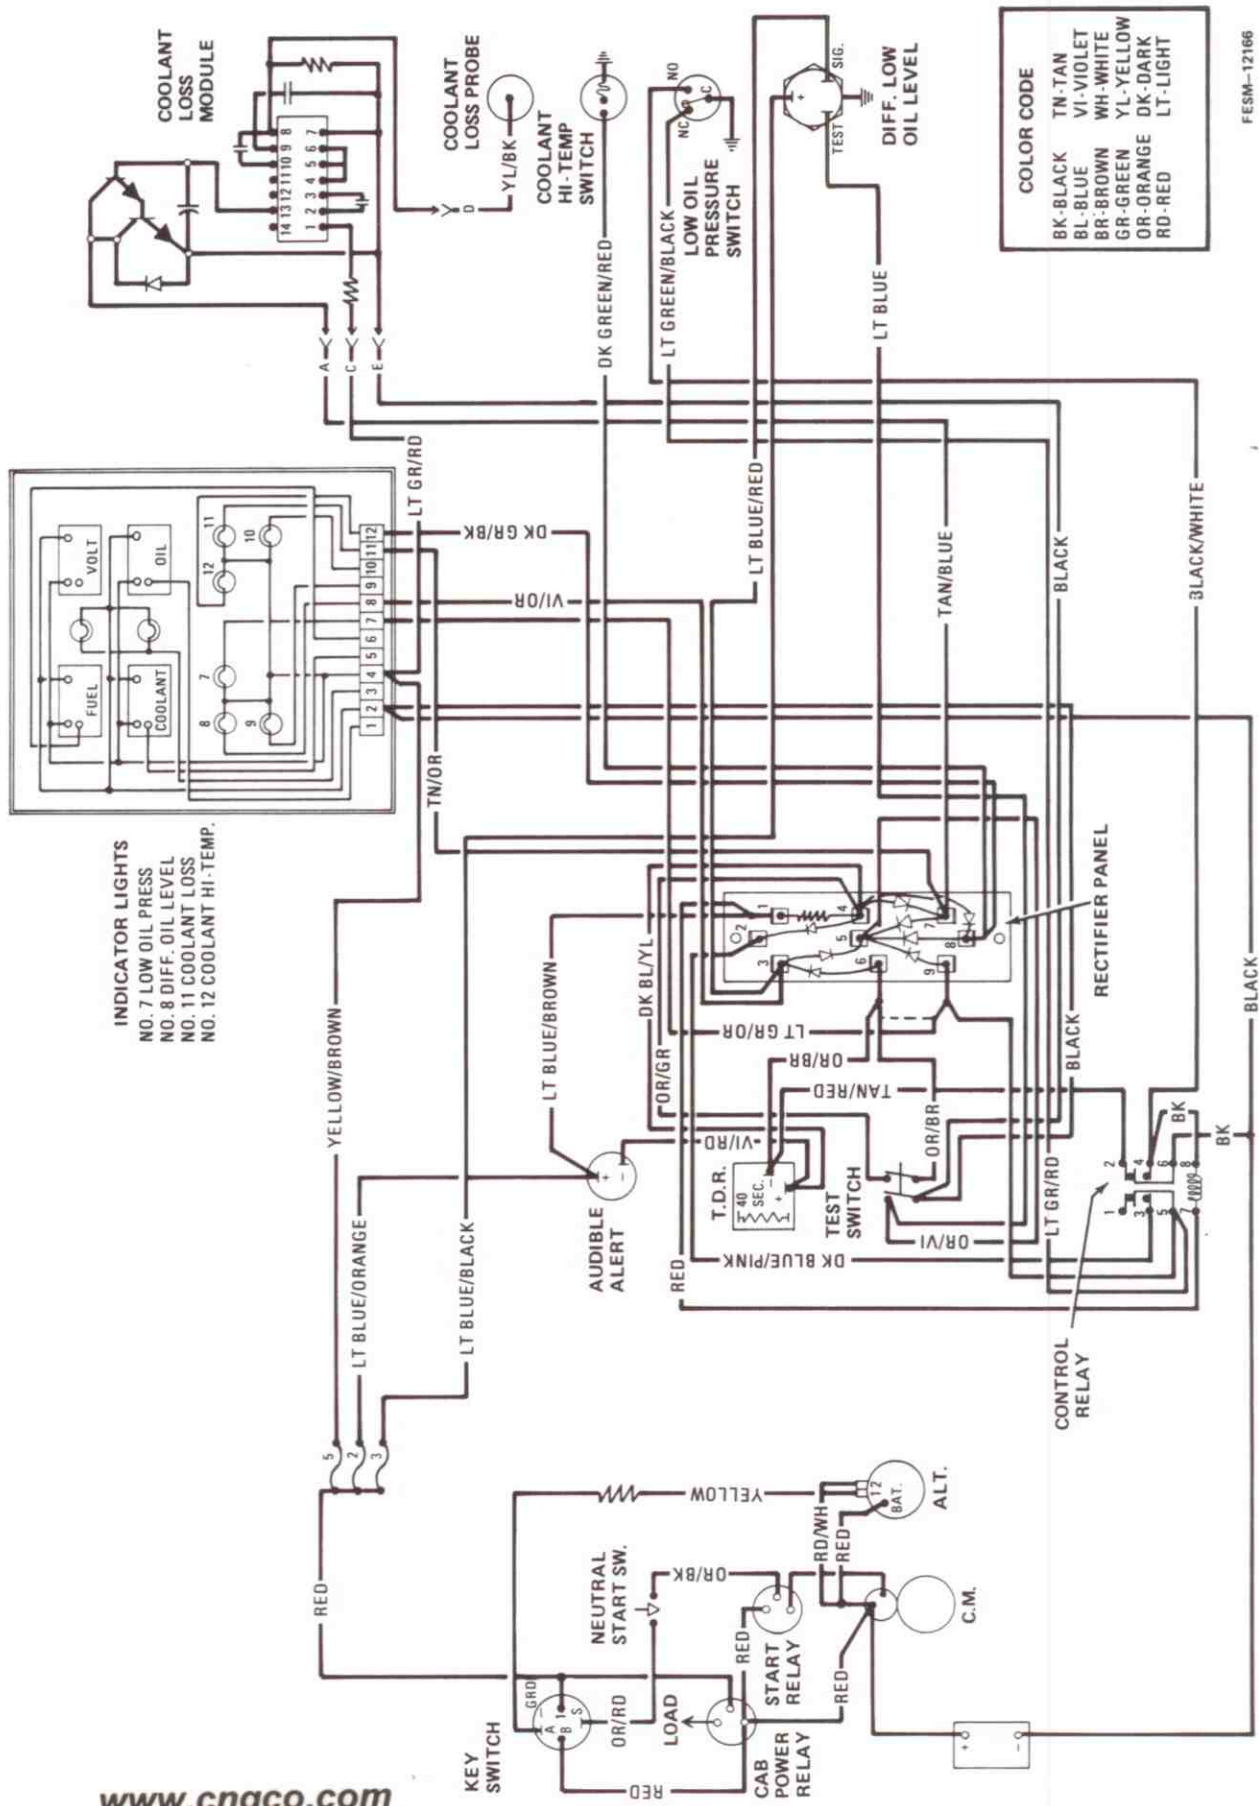

---

4568 4386 4586 4786  
TRACTORS

FESM-12166

EARLY WARNING SYSTEM — 4386, 4586 Serial Number 1500 and Below

www.cngco.com

GSS-1445-1 (Rev. No. 6)

EARLY WARNING SYSTEM — 4386, 4586 Serial Number 1501 and Above and 4786 Tractor 501 and Above

# Digital Monitor and Air Conditioning Wiring 4386, 4586 and 4786 Tractors

FESM-13096A

www.cngco.com

**COLOR CODE**  
 BK-BLACK  
 BL-BLUE  
 BR-BROWN  
 GR-GREEN  
 OR-ORANGE  
 RD-RED  
 WH-WHITE  
 YL-YELLOW  
 DK-DARK  
 LT-LIGHT

### Charging and Instrument Wiring 4386, 4586 and 4786 Tractors

FESM-13098A

F5M-13097

**Starting and Lighting Wiring — 4386, 4586 and 4786 Tractors**