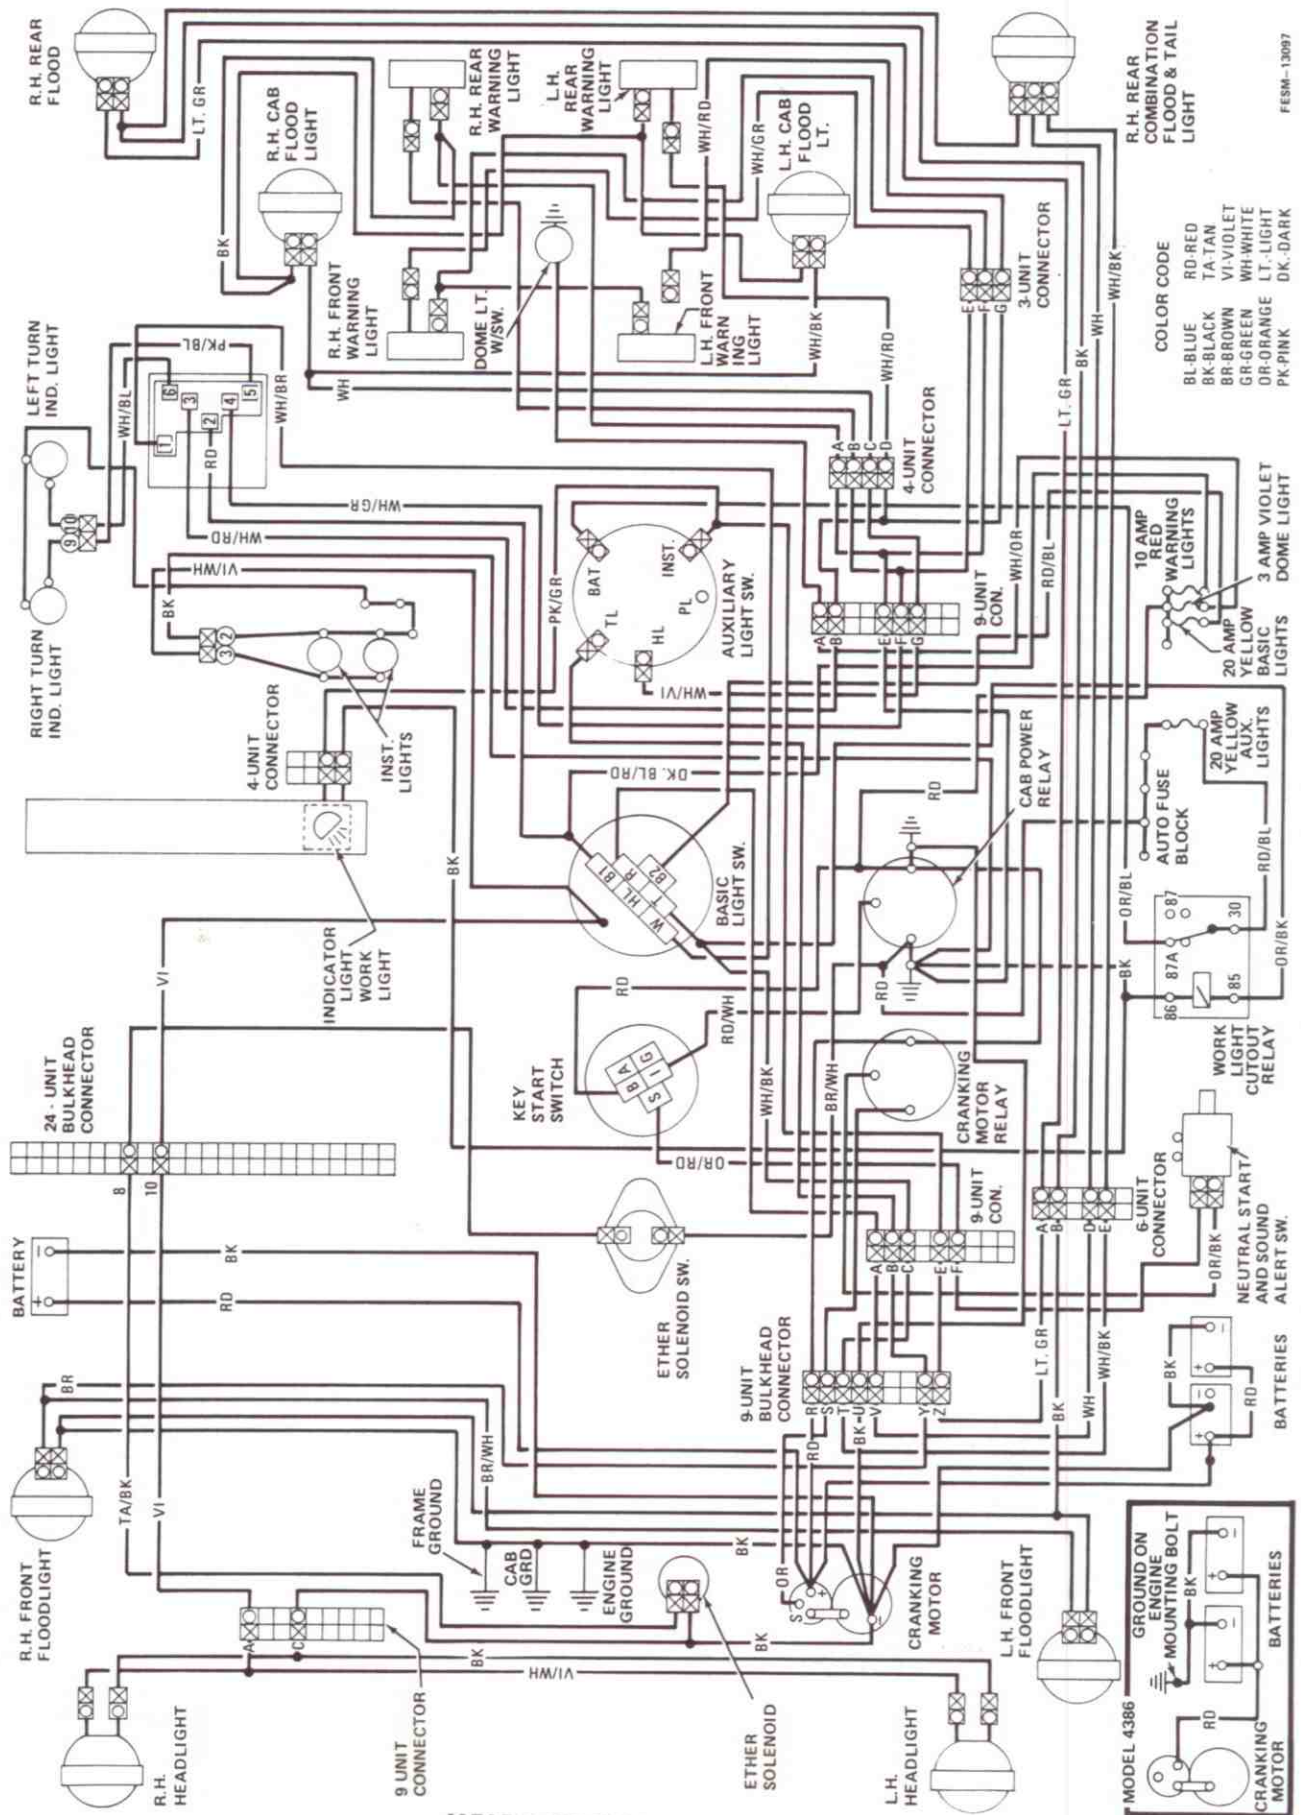

---

4568 4386 4586 4786  
TRACTORS

FESM-12166

EARLY WARNING SYSTEM — 4386, 4586 Serial Number 1500 and Below

www.cngco.com

GSS-1445-1 (Rev. No. 6)

EARLY WARNING SYSTEM — 4386, 4586 Serial Number 1501 and Above and 4786 Tractor 501 and Above

# Digital Monitor and Air Conditioning Wiring 4386, 4586 and 4786 Tractors

FESM-13096A

www.cngco.com

**COLOR CODE**  
 BK-BLACK  
 BL-BLUE  
 BR-BROWN  
 GR-GREEN  
 OR-ORANGE  
 RD-RED  
 WH-WHITE  
 YL-YELLOW  
 DK-DARK  
 LT-LIGHT

### Charging and Instrument Wiring 4386, 4586 and 4786 Tractors

FESM-13098A

F5M-13097

**Starting and Lighting Wiring — 4386, 4586 and 4786 Tractors**