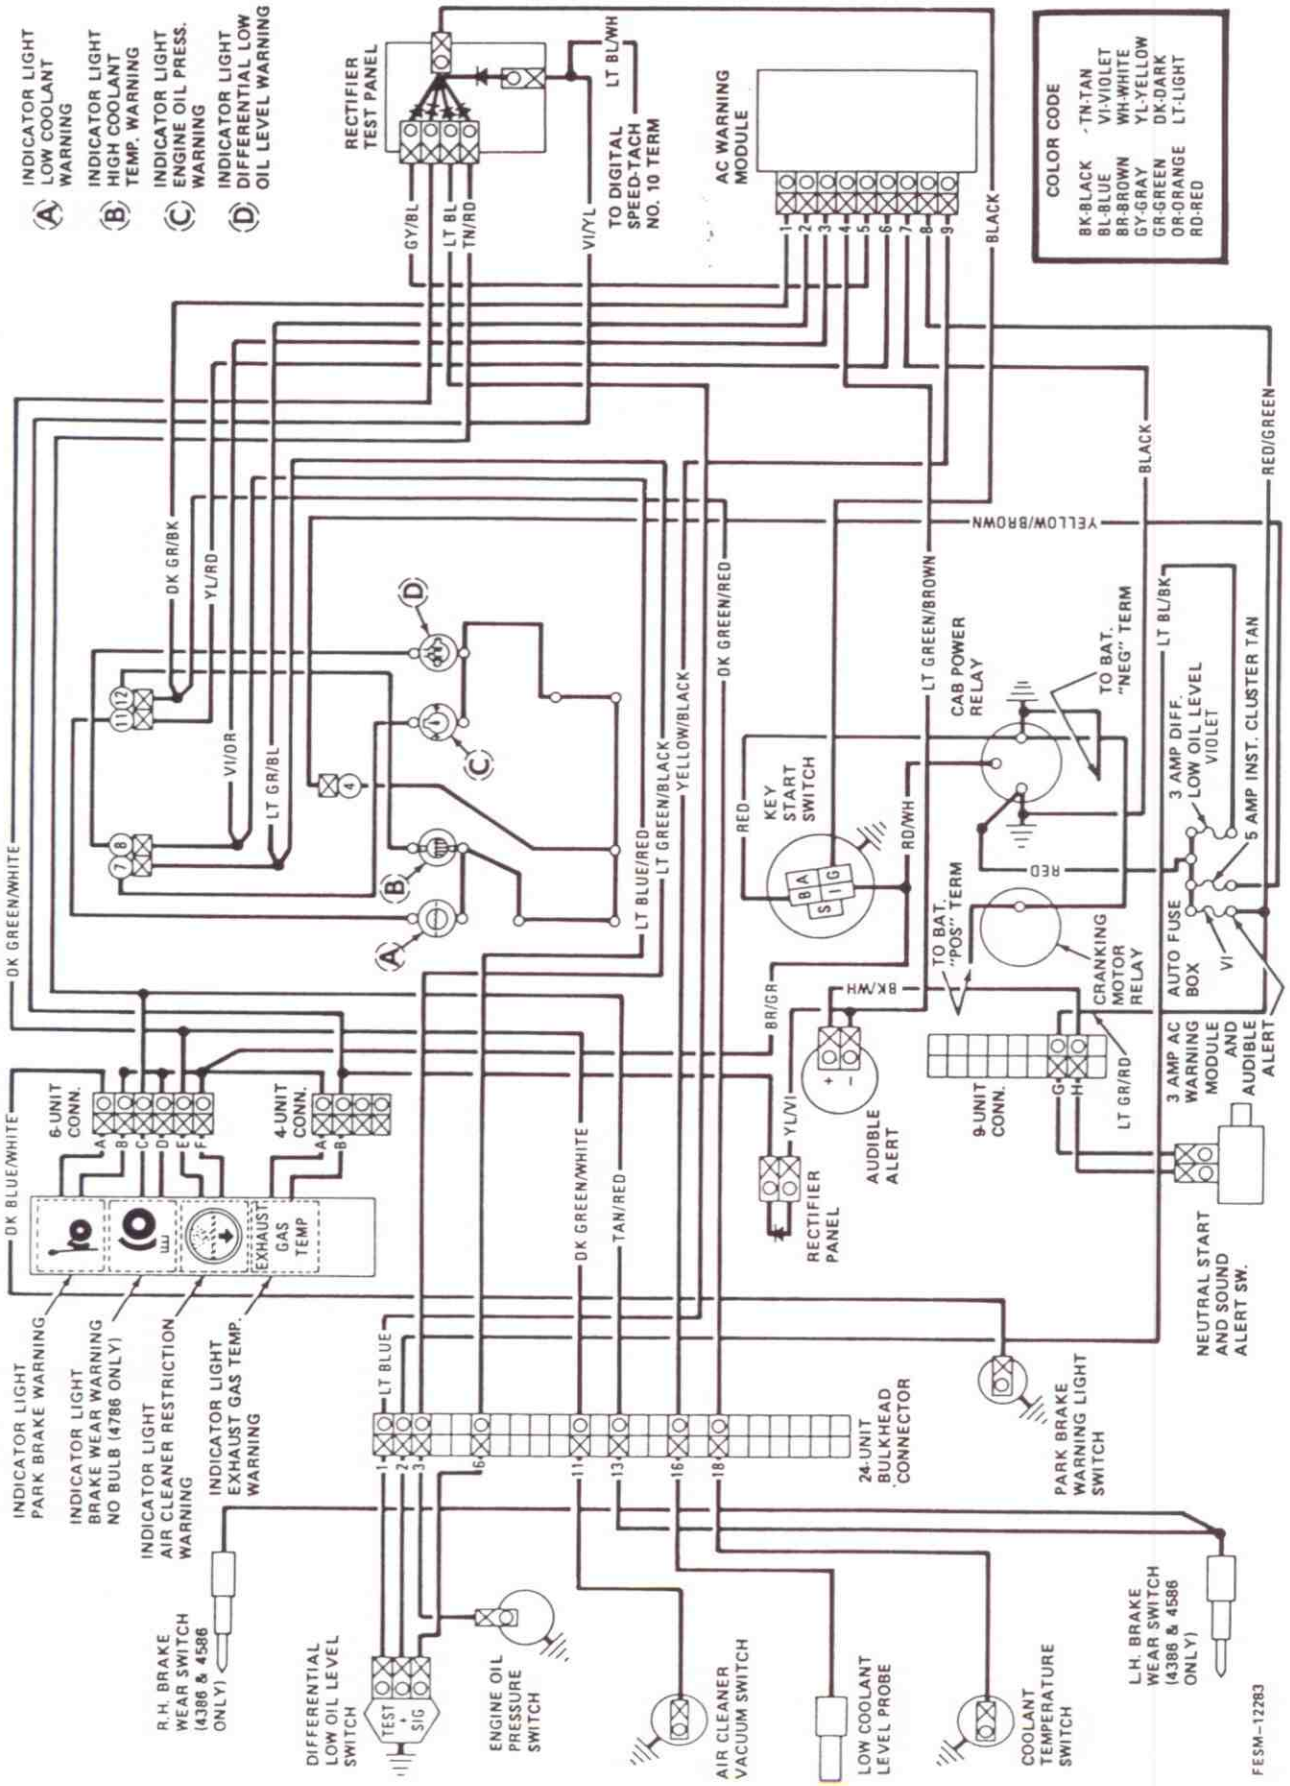

---

4568 4386 4586 4786  
TRACTORS

FESM-12166

EARLY WARNING SYSTEM — 4386, 4586 Serial Number 1500 and Below

www.cngco.com

GSS-1445-1 (Rev. No. 6)

EARLY WARNING SYSTEM — 4386, 4586 Serial Number 1501 and Above and 4786 Tractor 501 and Above

# Digital Monitor and Air Conditioning Wiring 4386, 4586 and 4786 Tractors

FESM-13096A

www.cngco.com

**COLOR CODE**  
 BK-BLACK  
 BL-BLUE  
 BR-BROWN  
 GR-GREEN  
 OR-ORANGE  
 RD-RED  
 WH-WHITE  
 YL-YELLOW  
 DK-DARK  
 LT-LIGHT

### Charging and Instrument Wiring 4386, 4586 and 4786 Tractors

FESM-13098A

F5M-13097

**Starting and Lighting Wiring — 4386, 4586 and 4786 Tractors**