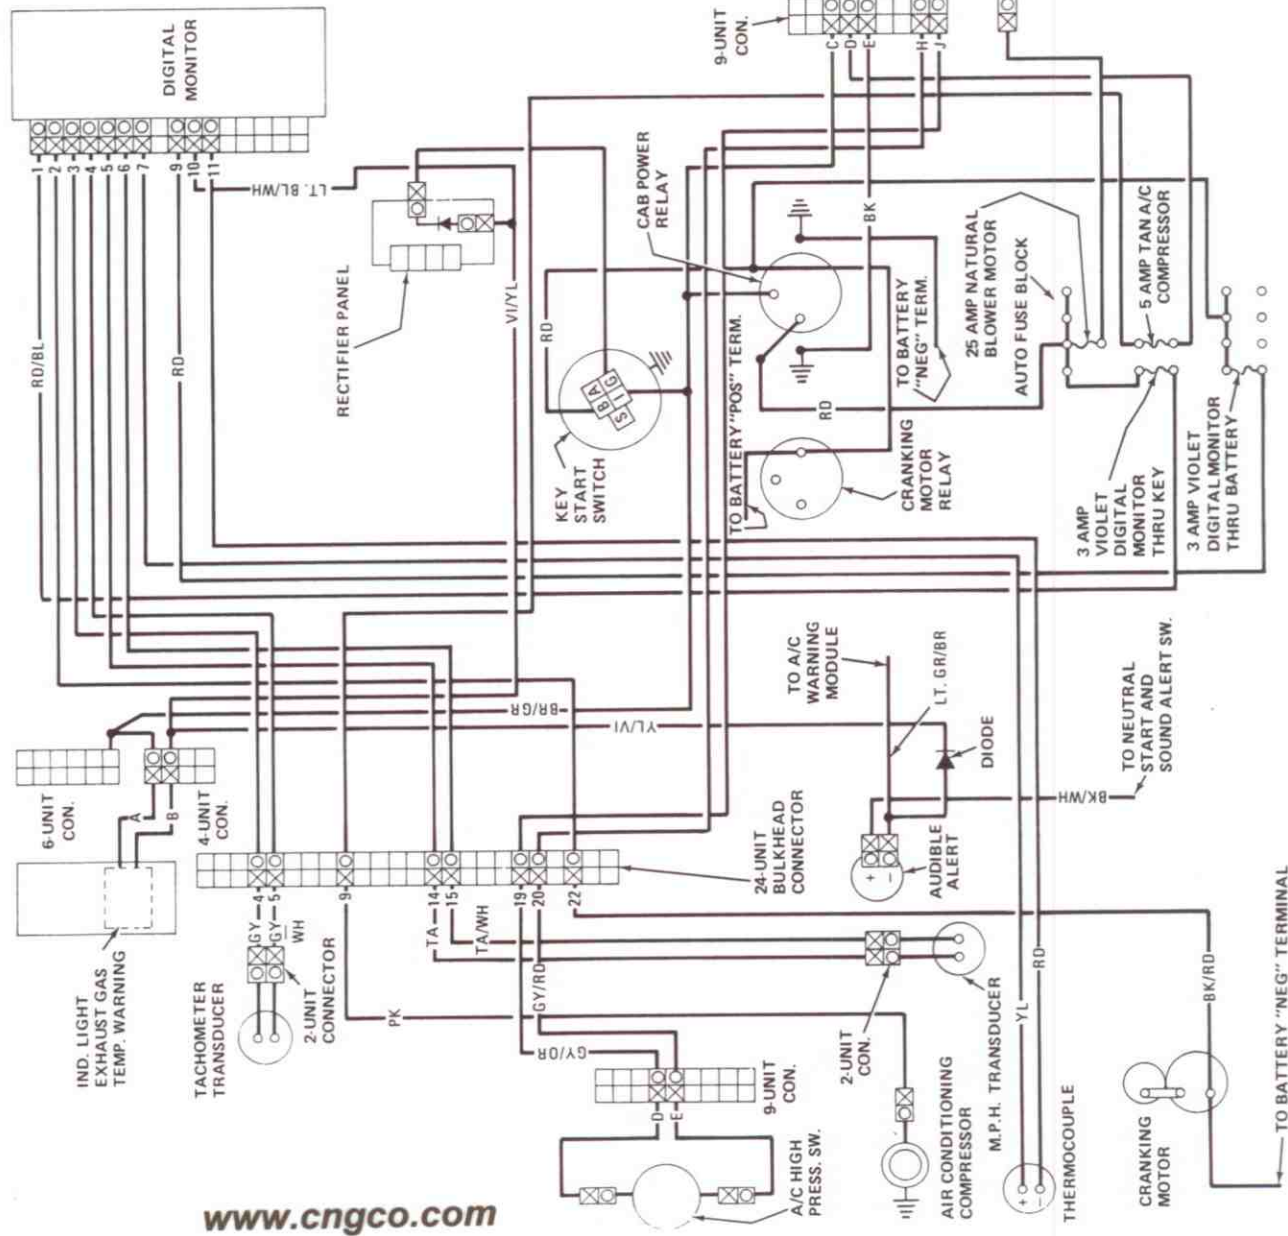

---

4568 4386 4586 4786  
TRACTORS

FESM-12166

EARLY WARNING SYSTEM — 4386, 4586 Serial Number 1500 and Below

www.cngco.com

GSS-1445-1 (Rev. No. 6)

EARLY WARNING SYSTEM — 4386, 4586 Serial Number 1501 and Above and 4786 Tractor 501 and Above

# Digital Monitor and Air Conditioning Wiring 4386, 4586 and 4786 Tractors

FESM-13096A

www.cngco.com

**COLOR CODE**  
 BK-BLACK  
 BL-BLUE  
 BR-BROWN  
 GR-GREEN  
 OR-ORANGE  
 RD-RED  
 WH-WHITE  
 YL-YELLOW  
 DK-DARK  
 LT-LIGHT

### Charging and Instrument Wiring 4386, 4586 and 4786 Tractors

FESM-13098A

F5M-13097

**Starting and Lighting Wiring — 4386, 4586 and 4786 Tractors**