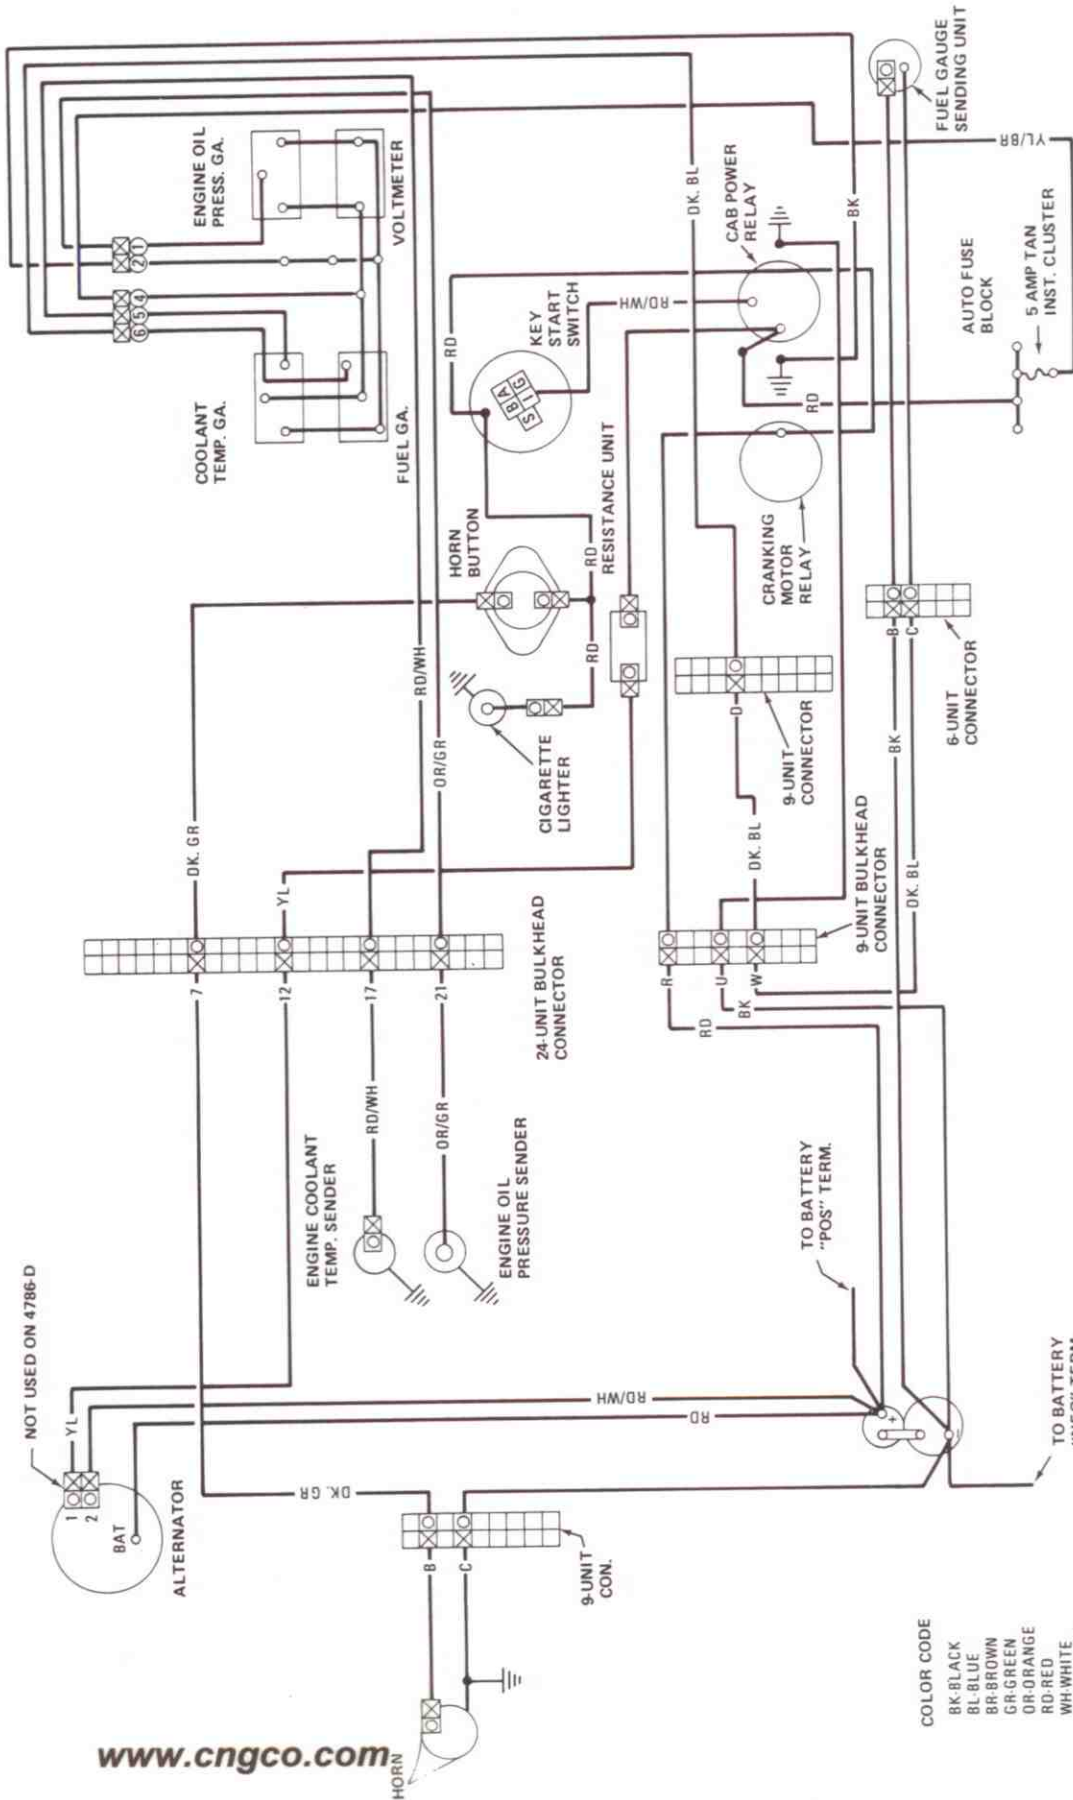

---

4568 4386 4586 4786  
TRACTORS

FESM-12166

EARLY WARNING SYSTEM — 4386, 4586 Serial Number 1500 and Below

www.cngco.com

GSS-1445-1 (Rev. No. 6)

EARLY WARNING SYSTEM — 4386, 4586 Serial Number 1501 and Above and 4786 Tractor 501 and Above

# Digital Monitor and Air Conditioning Wiring 4386, 4586 and 4786 Tractors

FESM-13096A

www.cngco.com

**COLOR CODE**  
 BK-BLACK  
 BL-BLUE  
 BR-BROWN  
 GR-GREEN  
 OR-ORANGE  
 RD-RED  
 WH-WHITE  
 YL-YELLOW  
 DK-DARK  
 LT-LIGHT

### Charging and Instrument Wiring 4386, 4586 and 4786 Tractors

FESM-13098A

F5M-13097

**Starting and Lighting Wiring — 4386, 4586 and 4786 Tractors**