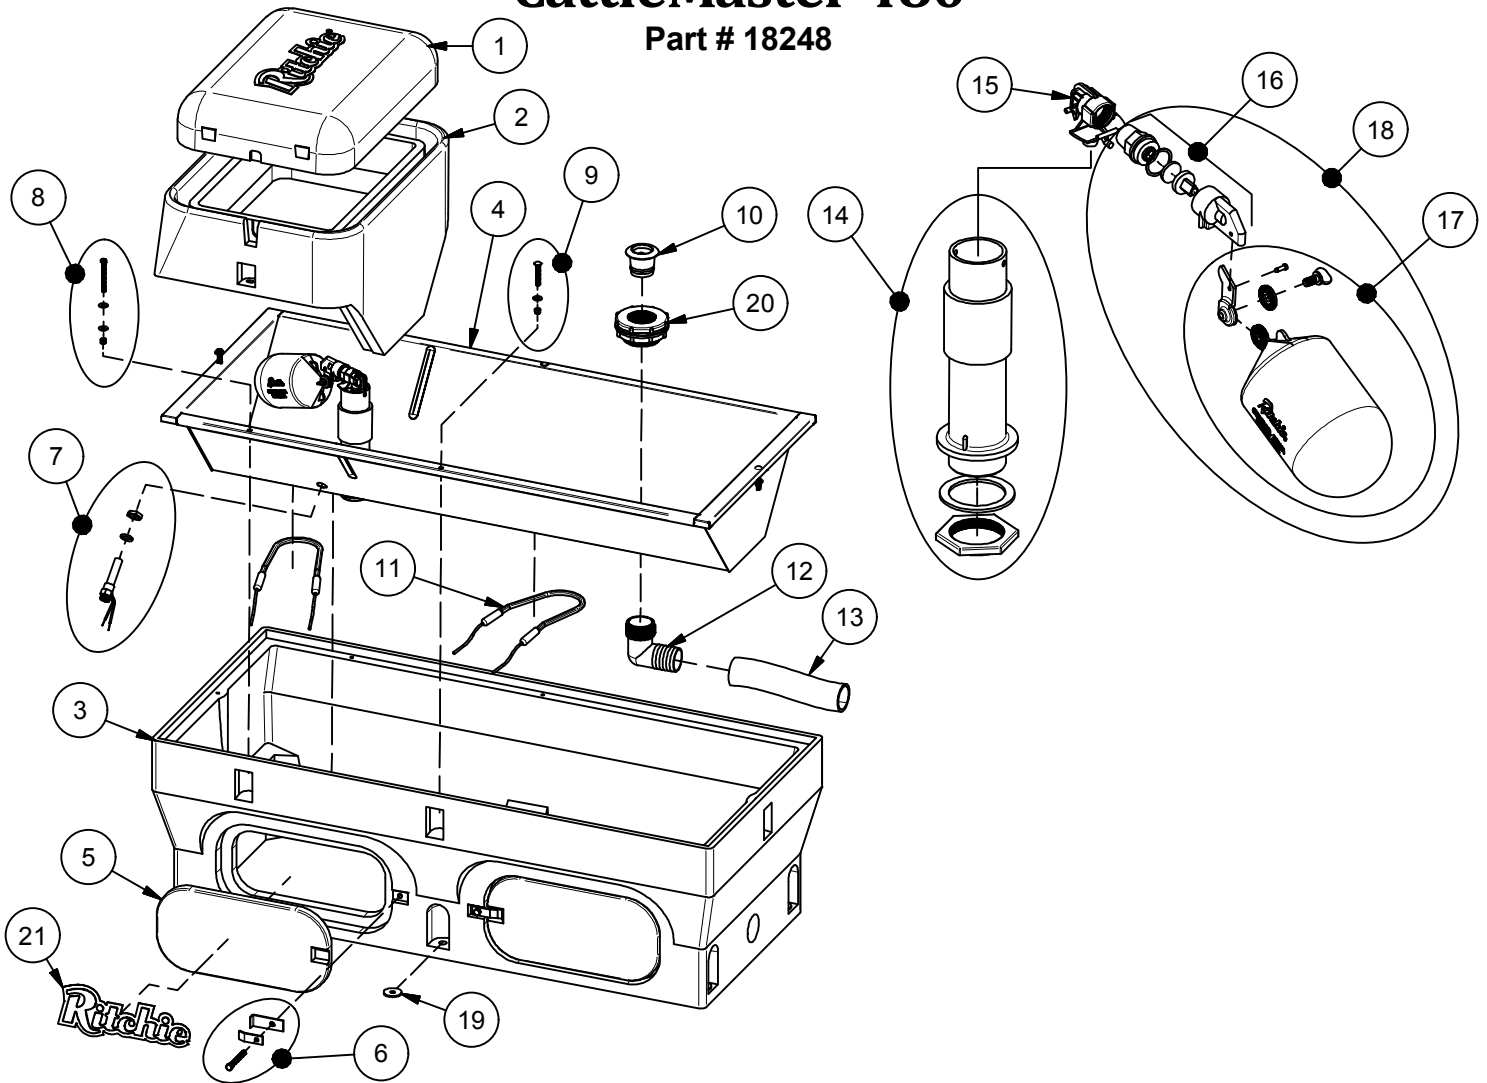

CattleMaster 480

Part # 18248

Item	Part #	Description	Qty	Item	Part #	Description	Qty
1	18428	CM Cover	1	14	18181	CM Standpipe pkg	1 pkg
2	18349	CM Frame pkg	1 pkg	15	11514	Valve Bracket 3/4" pkg	1 pkg
	18350	CM Cover & Frame pkg	1 pkg	16	15377	Green Male Valve 3/4" pkg	1 pkg
3	18250	CM 480 Casing	1	17	18314	Float with Hardware pkg	1 pkg
4	16780	CM 480 Trough pkg	1 pkg		18313	Hardware for Float pkg	1 pkg
5	16621	Access Panel 6"x14"	2	18	16993	Green Valve & Float pkg	1 pkg
6	18147	Access Panel Hardware pkg	2 pkg	19	18318	Bolt Down Washer (4/pkg)	2 pkg
7	16534	Fenwal Thermostat SS pkg	1 pkg	20	17679	CM Bulkhead fitting 2"	1
	18320	O-Ring Fenwal (6/pkg)	1 pkg	21	18653	Ritchie Decal 12" (1/pkg)	1 pkg
	18074	Nut Brass Fenwal (6/pkg)	1 pkg	NS	12583	Valve Supply Line pkg	1 pkg
8	18266	Frame Bolt & Wshr SS(3/pkg)	1 pkg	NS	13830	Cable Htr 120V 48W (1/pkg)	1 pkg
9	18265	Trough Bolt & Nut SS (5/pkg)	1 pkg	NS	18329	CM 480 Accessory pkg	1 pkg
10	18338	CM Drain Plug pkg	1 pkg	NS	14866	Seal Foam 1/2"x3/4"x10' Roll	2
11	11419	Heater 120V 250W (1/pkg)	2 pkg		18251	CM 480 240V	
12	17678	Drain Elbow Fitting	1	NS	11403	Heater 240V 300W (1/pkg)	2 pkg
13	17677	Drain Tube 10"	1	NS	16424	Cable Htr 240V 48W (1/pkg)	1 pkg